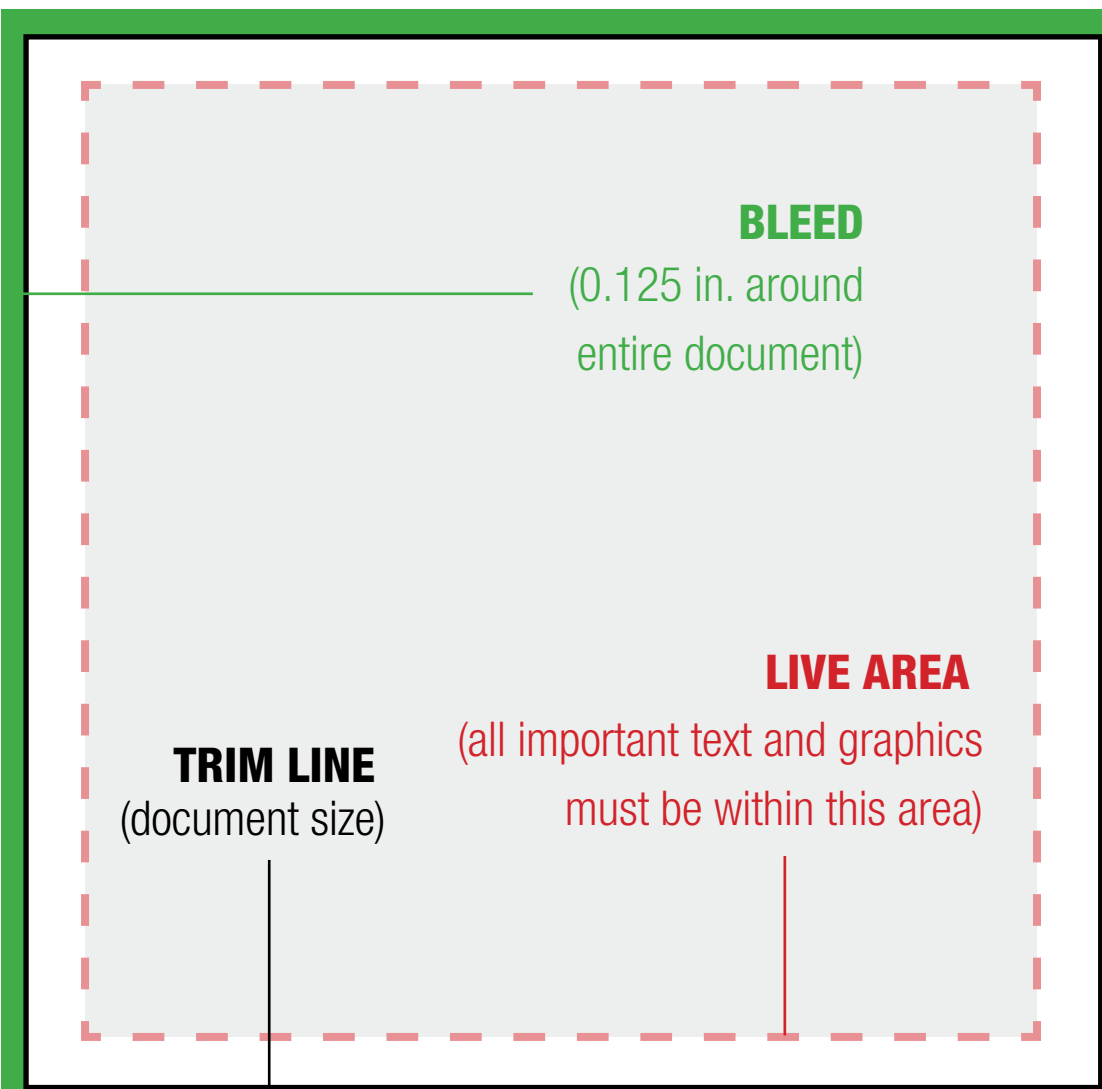

NWLC AD

LIVE AREA: 5 x 5

TRIM: 5.625 x 5.5

BLEED: 5.75 x 5.625

BLEED

(0.125 in. around entire document)

LIVE AREA

(all important text and graphics must be within this area)

TRIM LINE

(document size)